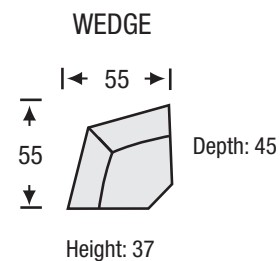

Broadway

Sofa Collection

The Broadway Sofa features:

- 8 Way Hand Tied Spring System
- Pocket Coil Seating with Feather Blend Topper
- Fibre Filled Back Cushions
- Loose Seat and Loose Back

LEGACY
LEATHER

Broadway

Sofa Collection

Seat Depth	25
Seat Height	19
Arm Height	26

The hallmark in luxury seating.

All measurements are approximate. Sizes may vary.

The Campio Group Fine Leather Furniture, 5770 Highway #7, Unit 1, Woodbridge, On L4L 1T8, Tel: 905.850.6636 • Fax: 905.850.6640