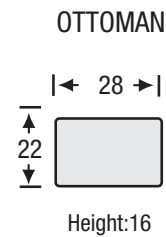

Broadway

Sofa Collection

Seat Depth	25
Seat Height	19
Arm Height	26

The hallmark in luxury seating.

All measurements are approximate. Sizes may vary.

The Campio Group Fine Leather Furniture, 5770 Highway #7, Unit 1, Woodbridge, On L4L 1T8, Tel: 905.850.6636 • Fax: 905.850.6640