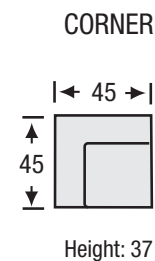

Broadway

Sofa Collection

Seat Depth	25
Seat Height	19
Arm Height	26

The hallmark in luxury seating.

All measurements are approximate. Sizes may vary.

The Campio Group Fine Leather Furniture, 5770 Highway #7, Unit 1, Woodbridge, On L4L 1T8, Tel: 905.850.6636 • Fax: 905.850.6640