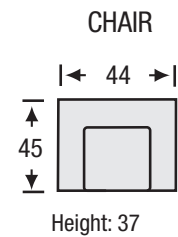

Broadway

Sofa Collection

Seat Depth	25
Seat Height	19
Arm Height	26

The hallmark in luxury seating.

All measurements are approximate. Sizes may vary.

The Campio Group Fine Leather Furniture, 5770 Highway #7, Unit 1, Woodbridge, On L4L 1T8, Tel: 905.850.6636 • Fax: 905.850.6640