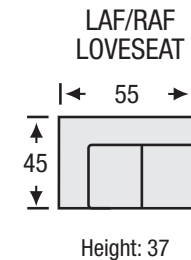

Broadway

Sofa Collection

Seat Depth	25
Seat Height	19
Arm Height	26

The hallmark in luxury seating.

All measurements are approximate. Sizes may vary.

The Campio Group Fine Leather Furniture, 5770 Highway #7, Unit 1, Woodbridge, On L4L 1T8, Tel: 905.850.6636 • Fax: 905.850.6640