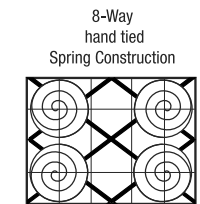

Broadway

Sofa Collection

Seat Depth	25
Seat Height	19
Arm Height	26

The hallmark in luxury seating.

All measurements are approximate. Sizes may vary.

The Campio Group Fine Leather Furniture, 5770 Highway #7, Unit 1, Woodbridge, On L4L 1T8, Tel: 905.850.6636 • Fax: 905.850.6640