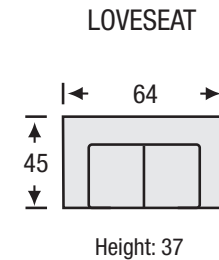

Broadway

Sofa Collection

Seat Depth	25
Seat Height	19
Arm Height	26

The hallmark in luxury seating.

All measurements are approximate. Sizes may vary.

The Campio Group Fine Leather Furniture, 5770 Highway #7, Unit 1, Woodbridge, On L4L 1T8, Tel: 905.850.6636 • Fax: 905.850.6640