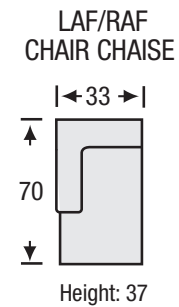

Broadway

Sofa Collection

The Broadway Sofa features:

- 8 Way Hand Tied Spring System
- Pocket Coil Seating with Feather Blend Topper
- Fibre Filled Back Cushions
- Loose Seat and Loose Back

LEGACY
LEATHER

Broadway

Sofa Collection

Seat Depth	25
Seat Height	19
Arm Height	26

The hallmark in luxury seating.

All measurements are approximate. Sizes may vary.

The Campio Group Fine Leather Furniture, 5770 Highway #7, Unit 1, Woodbridge, On L4L 1T8, Tel: 905.850.6636 • Fax: 905.850.6640