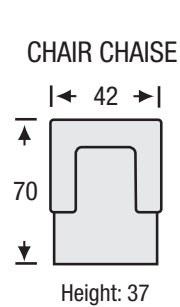

Broadway

Sofa Collection

The Broadway Sofa features:

- 8 Way Hand Tied Spring System
- Pocket Coil Seating with Feather Blend Topper
- Fibre Filled Back Cushions
- Loose Seat and Loose Back

LEGACY
LEATHER

Broadway

Sofa Collection

Seat Depth	25
Seat Height	19
Arm Height	26

The hallmark in luxury seating.

All measurements are approximate. Sizes may vary.

The Campio Group Fine Leather Furniture, 5770 Highway #7, Unit 1, Woodbridge, On L4L 1T8, Tel: 905.850.6636 • Fax: 905.850.6640