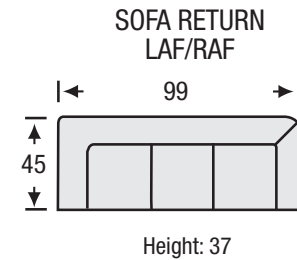

Broadway

Sofa Collection

The Broadway Sofa features:

- 8 Way Hand Tied Spring System
- Pocket Coil Seating with Feather Blend Topper
- Fibre Filled Back Cushions
- Loose Seat and Loose Back

LEGACY
LEATHER

Broadway

Sofa Collection

Seat Depth	25
Seat Height	19
Arm Height	26

The hallmark in luxury seating.

All measurements are approximate. Sizes may vary.

The Campio Group Fine Leather Furniture, 5770 Highway #7, Unit 1, Woodbridge, On L4L 1T8, Tel: 905.850.6636 • Fax: 905.850.6640