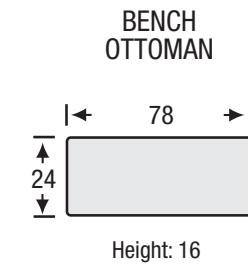

Broadway

Sofa Collection

Seat Depth	25
Seat Height	19
Arm Height	26

The hallmark in luxury seating.

All measurements are approximate. Sizes may vary.

The Campio Group Fine Leather Furniture, 5770 Highway #7, Unit 1, Woodbridge, On L4L 1T8, Tel: 905.850.6636 • Fax: 905.850.6640