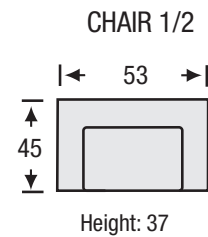

Broadway

Sofa Collection

Seat Depth	25
Seat Height	19
Arm Height	26

The hallmark in luxury seating.

All measurements are approximate. Sizes may vary.

The Campio Group Fine Leather Furniture, 5770 Highway #7, Unit 1, Woodbridge, On L4L 1T8, Tel: 905.850.6636 • Fax: 905.850.6640