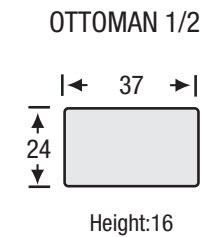

Broadway

Sofa Collection

Seat Depth	25
Seat Height	19
Arm Height	26

The hallmark in luxury seating.

All measurements are approximate. Sizes may vary.

The Campio Group Fine Leather Furniture, 5770 Highway #7, Unit 1, Woodbridge, On L4L 1T8, Tel: 905.850.6636 • Fax: 905.850.6640