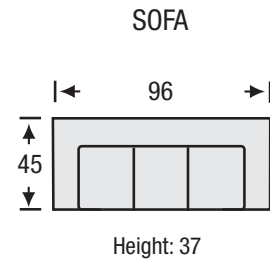

Broadway

Sofa Collection

The Broadway Sofa features:

- 8 Way Hand Tied Spring System
- Pocket Coil Seating with Feather Blend Topper
- Fibre Filled Back Cushions
- Loose Seat and Loose Back

LEGACY
LEATHER

Broadway

Sofa Collection

Seat Depth	25
Seat Height	19
Arm Height	26

The hallmark in luxury seating.

All measurements are approximate. Sizes may vary.

The Campio Group Fine Leather Furniture, 5770 Highway #7, Unit 1, Woodbridge, On L4L 1T8, Tel: 905.850.6636 • Fax: 905.850.6640