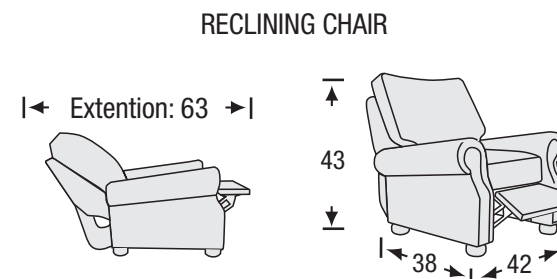

Broadway

Sofa Collection

The Broadway Sofa features:

- 8 Way Hand Tied Spring System
- Pocket Coil Seating with Feather Blend Topper
- Fibre Filled Back Cushions
- Loose Seat and Loose Back

LEGACY
LEATHER

Broadway

Sofa Collection

Seat Depth	25
Seat Height	19
Arm Height	26

The hallmark in luxury seating.

All measurements are approximate. Sizes may vary.

The Campio Group Fine Leather Furniture, 5770 Highway #7, Unit 1, Woodbridge, On L4L 1T8, Tel: 905.850.6636 • Fax: 905.850.6640