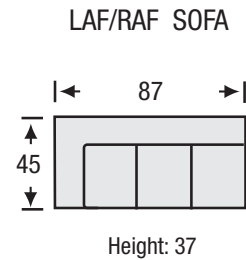

Broadway

Sofa Collection

The Broadway Sofa features:

- 8 Way Hand Tied Spring System
- Pocket Coil Seating with Feather Blend Topper
- Fibre Filled Back Cushions
- Loose Seat and Loose Back

LEGACY
LEATHER

Broadway

Sofa Collection

Seat Depth	25
Seat Height	19
Arm Height	26

The hallmark in luxury seating.

All measurements are approximate. Sizes may vary.

The Campio Group Fine Leather Furniture, 5770 Highway #7, Unit 1, Woodbridge, On L4L 1T8, Tel: 905.850.6636 • Fax: 905.850.6640